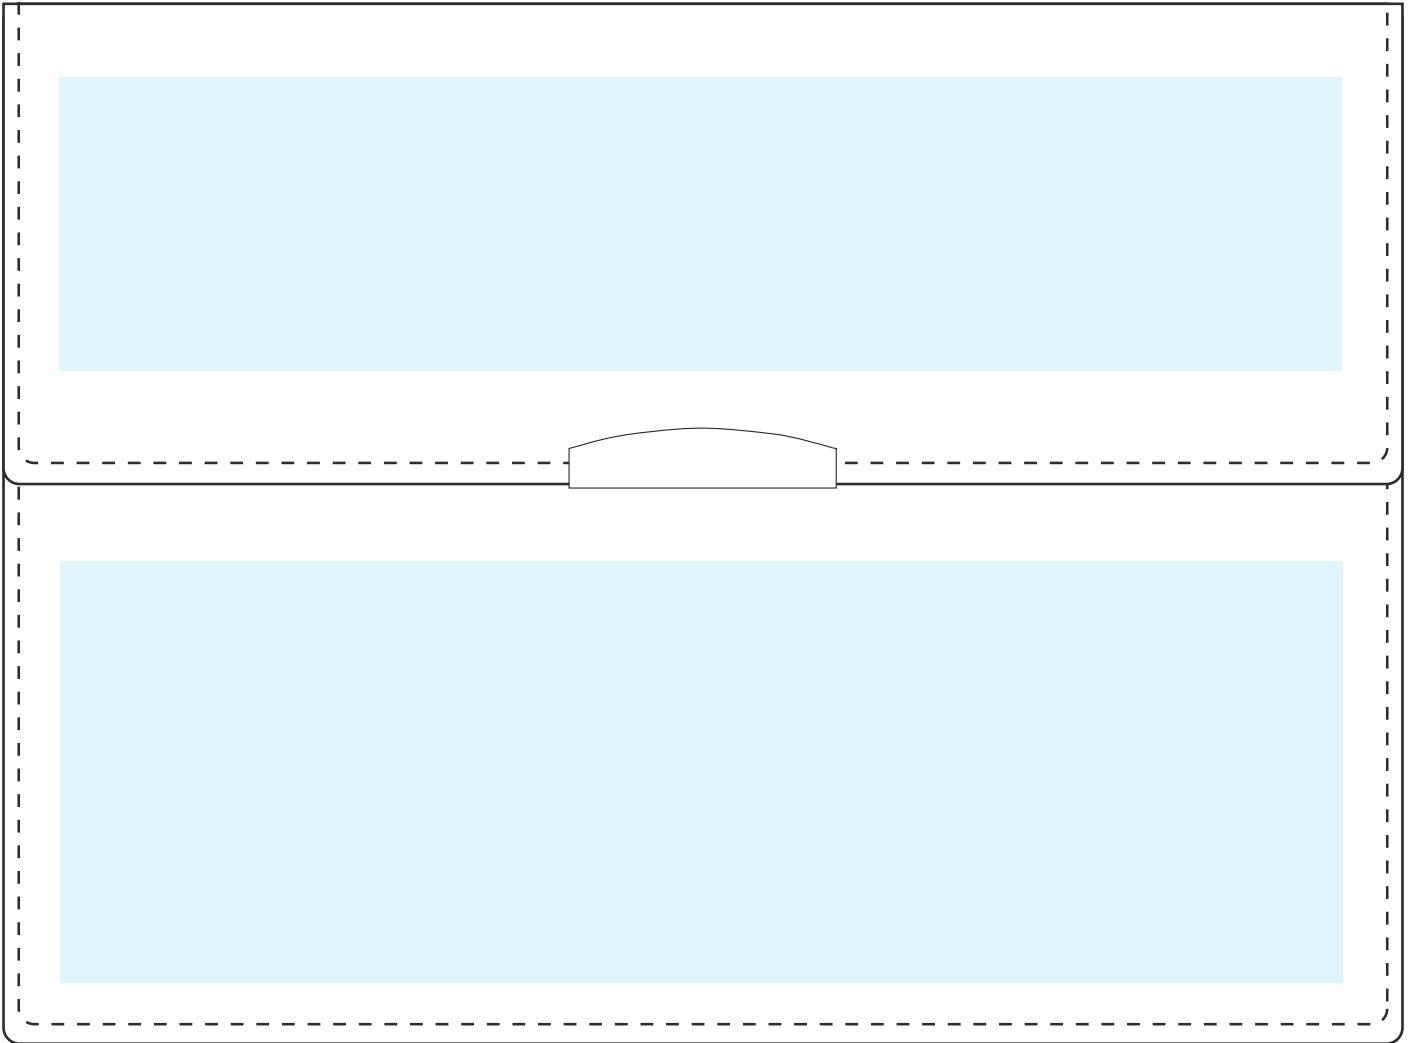

S8

50% Scale

275 (h) x 370 (w) mm

Branding area guide

CLASSIC
CONCEPTS

www.classicconcepts.com.au