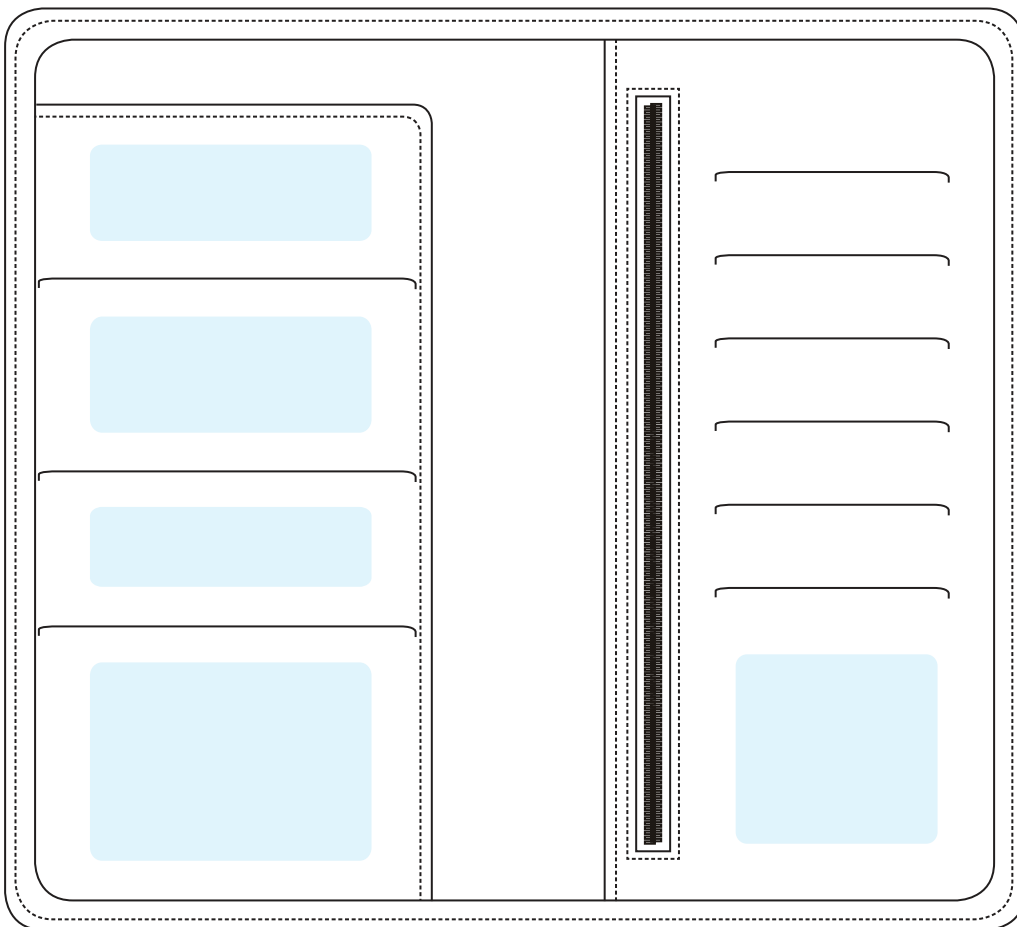

9228

50% scale

Front

133 x 244mm

Internal Layout

270 x 244mm

Branding area is shaded in blue.